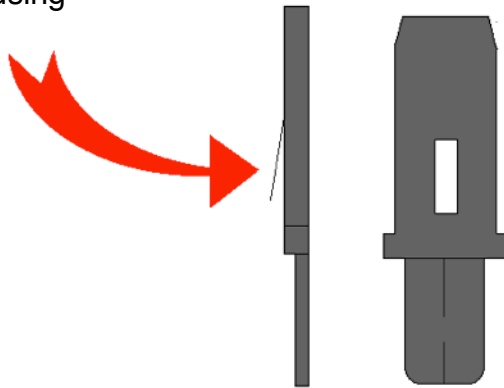

MT500 3-PHASE CONVERSION REGULATOR CONNECTION GUIDE

Male Generator Tab:

Use Jeweller's screwdriver to press the tab to release from housing

New Generator Wire