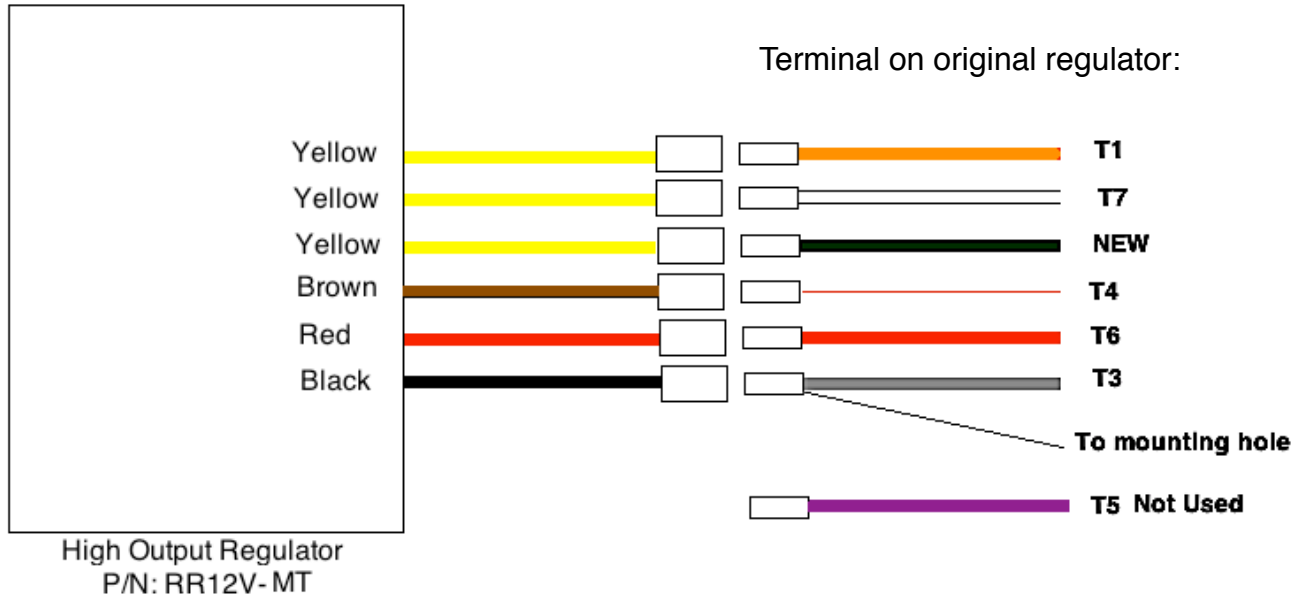

MT500 3-PHASE CONVERSION REGULATOR CONNECTION GUIDE

Male Generator Tab:

Use Jeweller's screwdriver to press the tab to release from housing

New Generator Wire