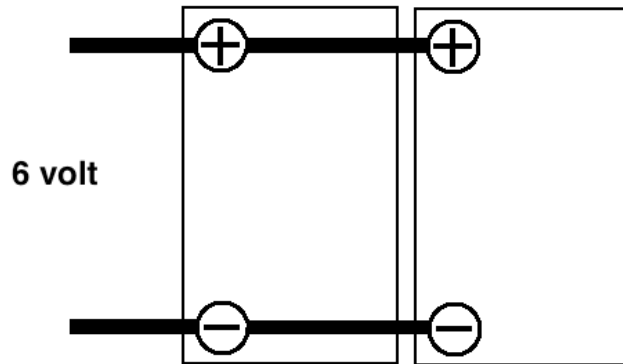

## 6 Volt Configuration

('parallel connection')

Amp/hour of each battery is added together

## 12 Volt Configuration

('series connection')

Amp/hour is the same as one battery

DRG: 6 & 12 volt battery connections

©Rex's Speed Shop 2019. All Rights Reserved