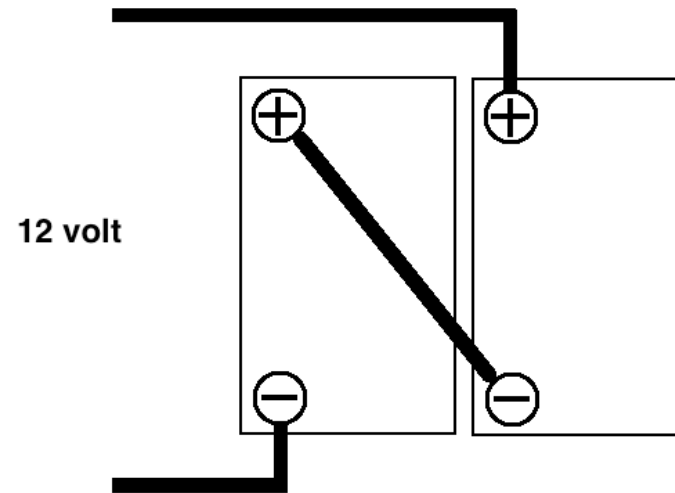

## 6 Volt Configuration

('parallel connection')

Amp/hour of each battery is added together

## 12 Volt Configuration

('series connection')

Amp/hour is the same as one battery

DRG: 6 & 12 volt battery connections

©Rex's Speed Shop 2019. All Rights Reserved