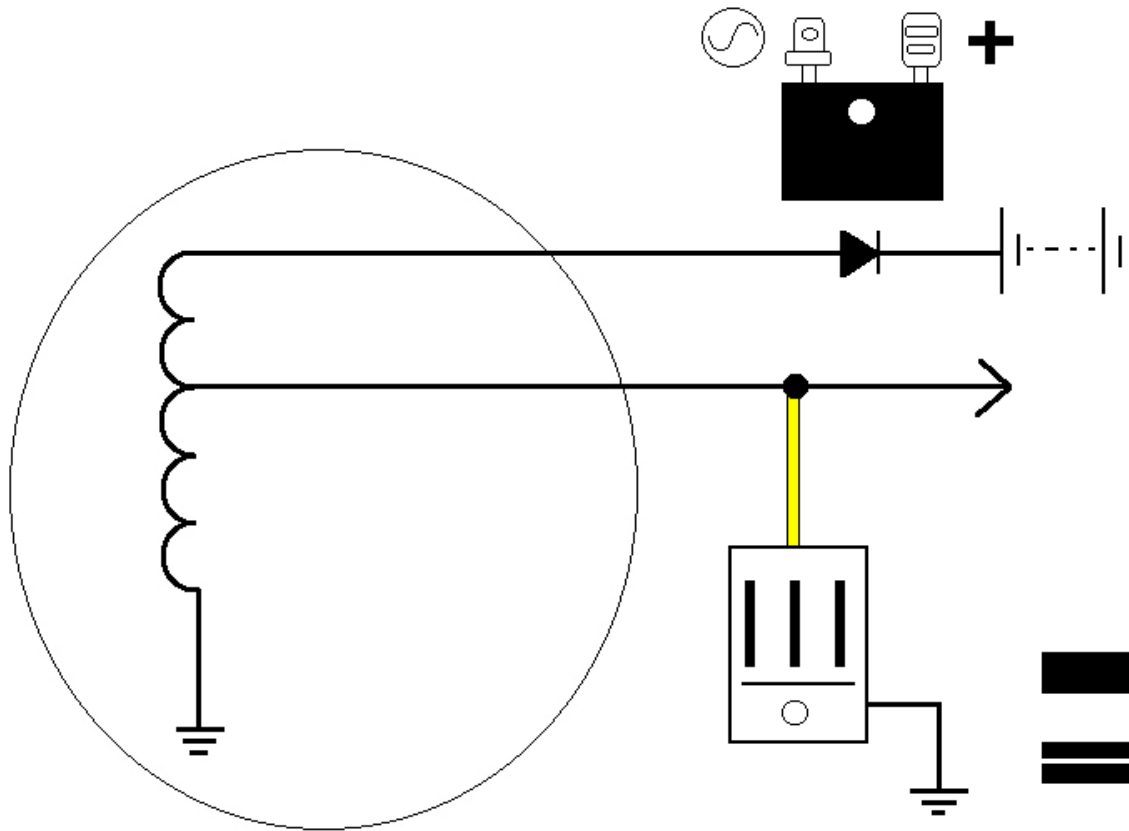

Important - For wire colours consult your bike's shop manual

Generator

Case must be earthed

-  YAMAHA - KAWASAKI
-  SUZUKI
-  HONDA

Common Earth Wire Colours - Check Your Manual

Applicable to:

- 6VAC-RK1
- RG6V
- R6V

Rex's Speed Shop

Robertsbridge - England